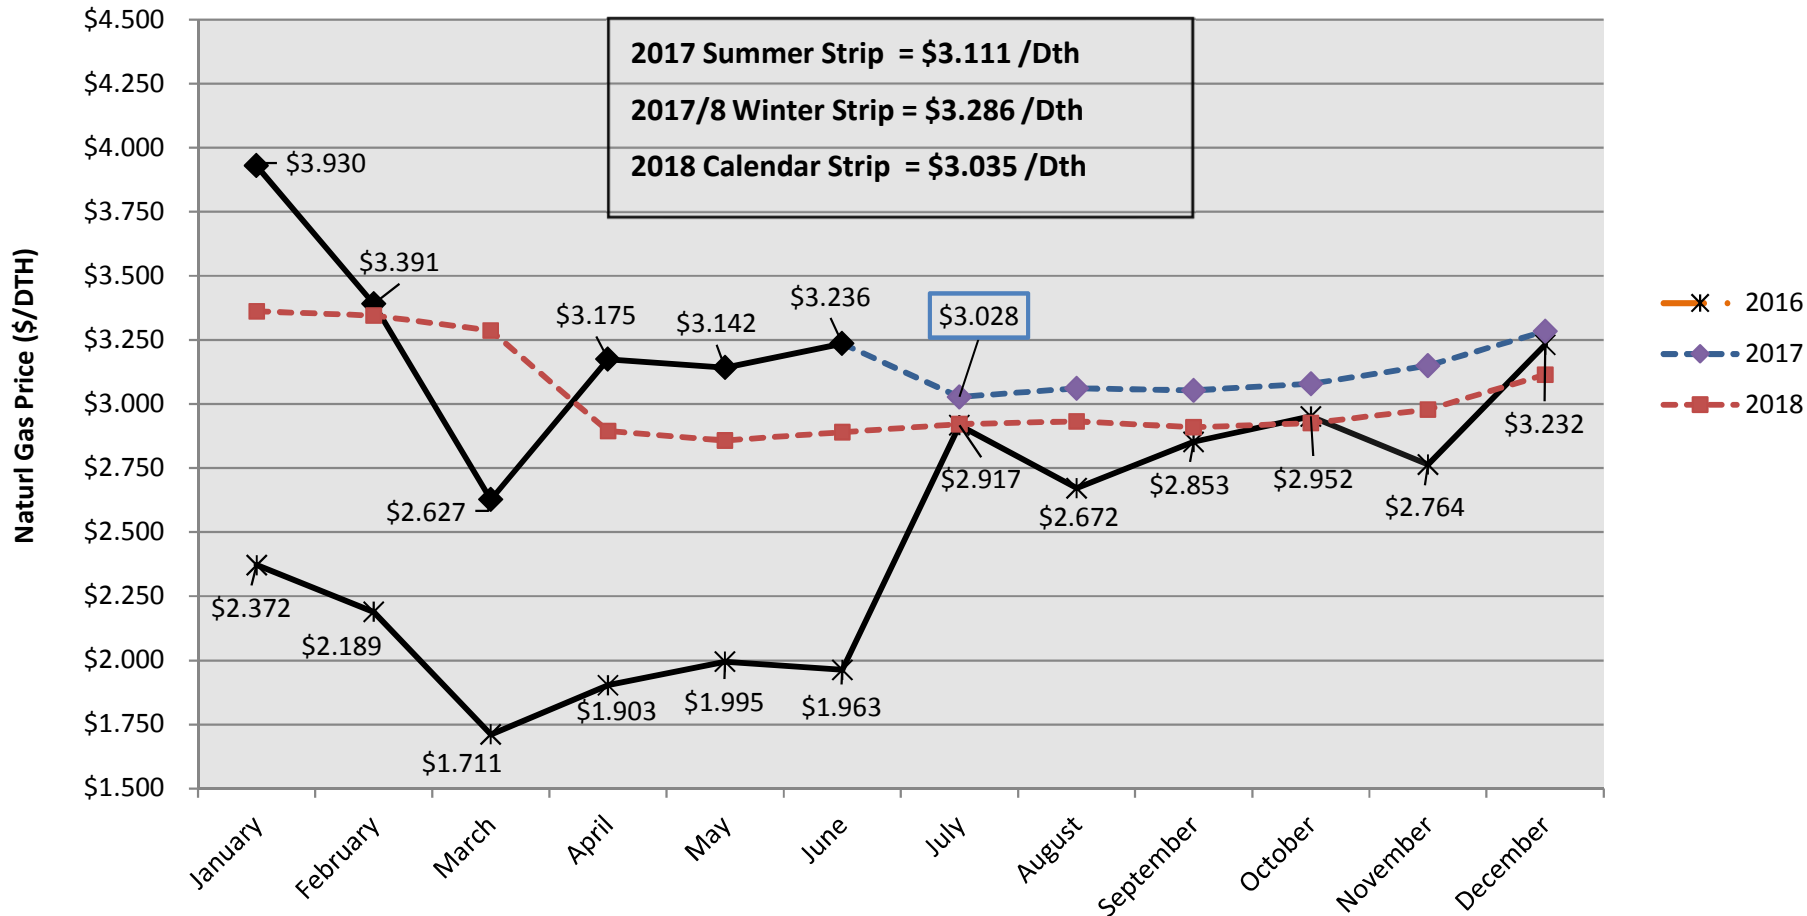

# NYMEX FORWARD PRICE CURVE CHART

June 8, 2017

**NOTE:** Black lines / Symbols indicate settled prices.