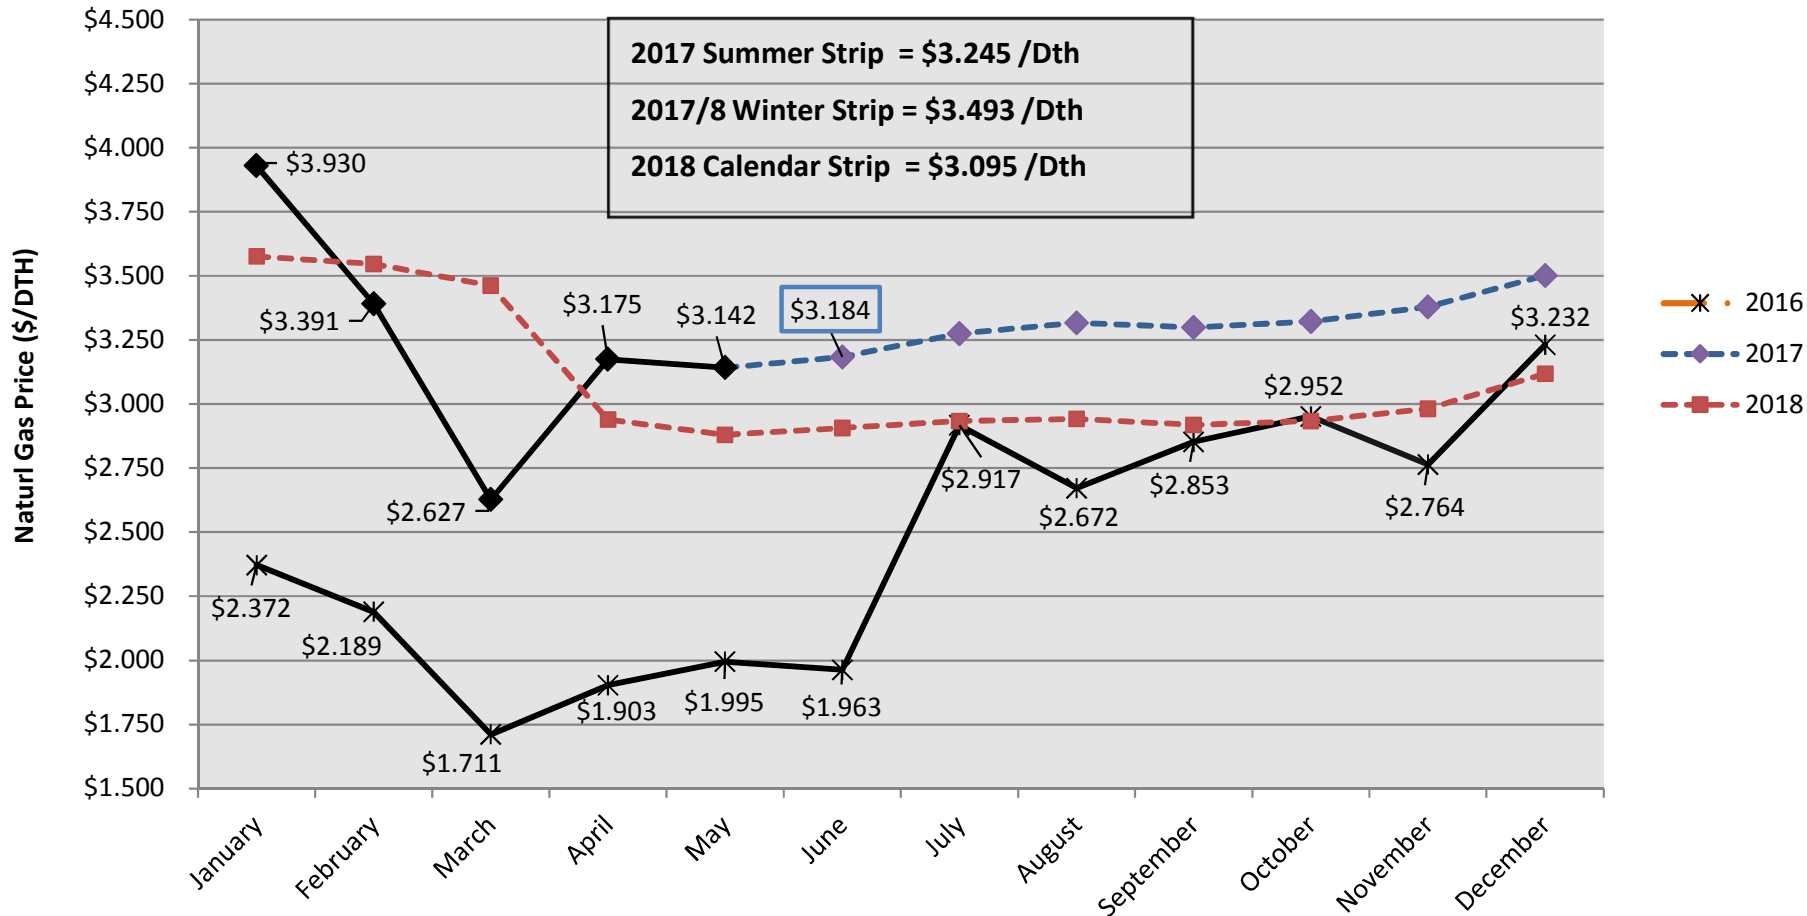

# NYMEX FORWARD PRICE CURVE CHART

May 25, 2017

NOTE: Black lines / Symbols indicate settled prices.