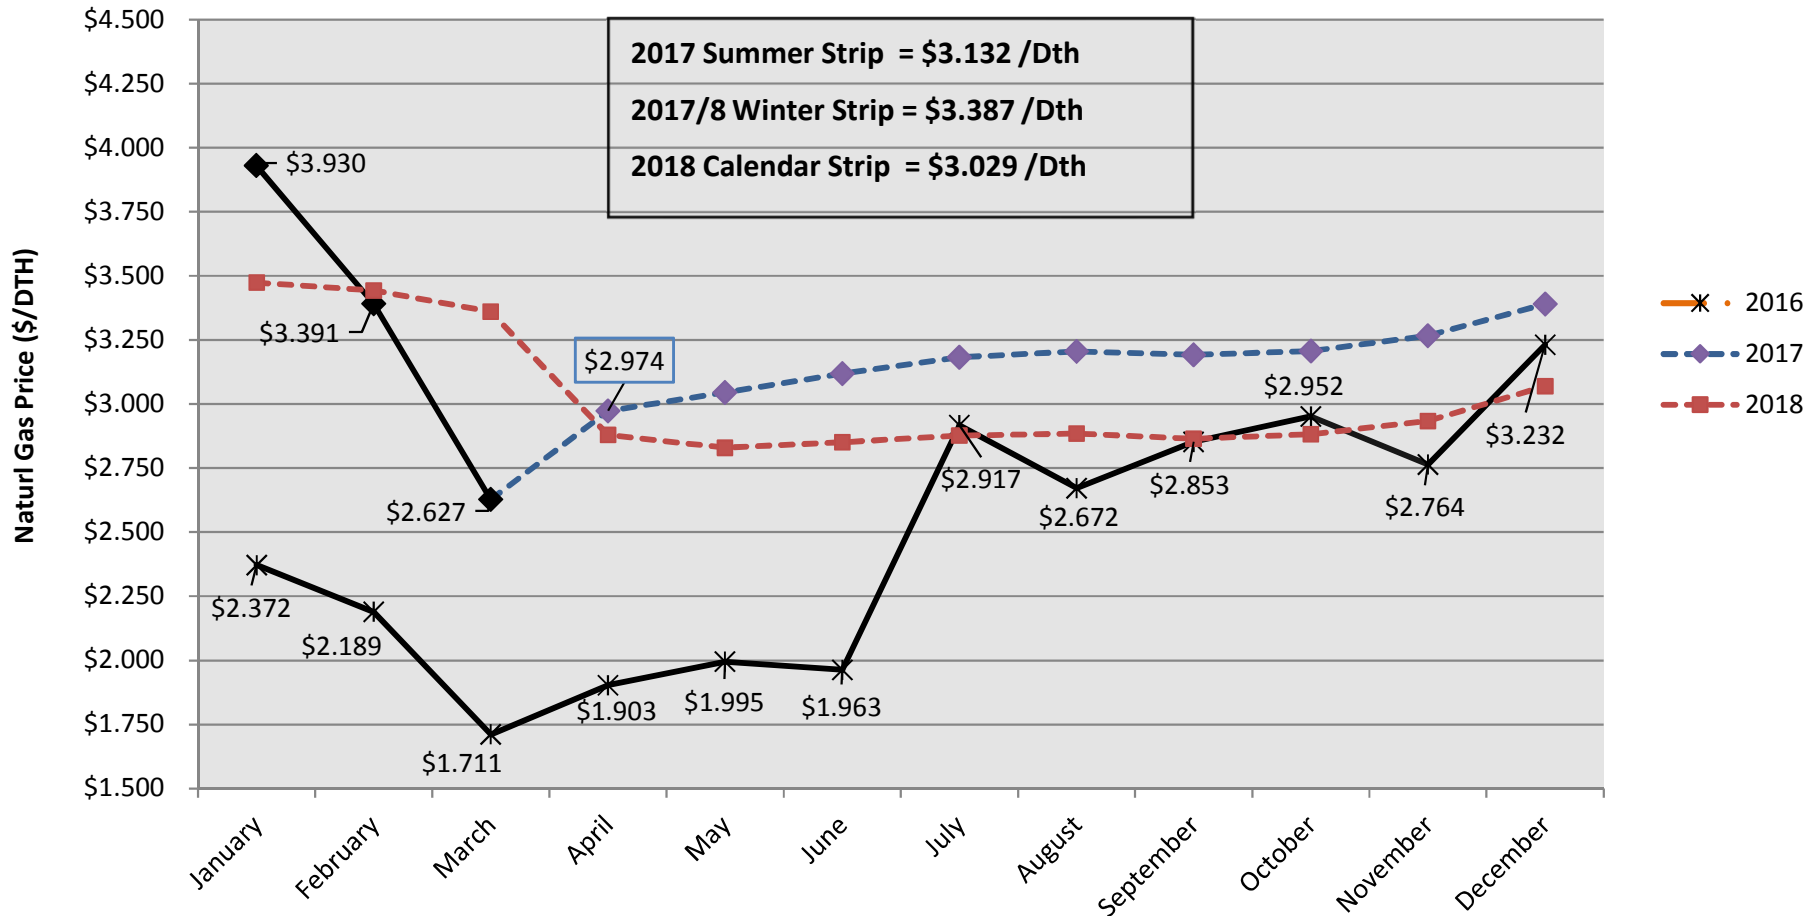

NYMEX FORWARD PRICE CURVE CHART

March 9, 2017

NOTE: Black lines / Symbols indicate settled prices.